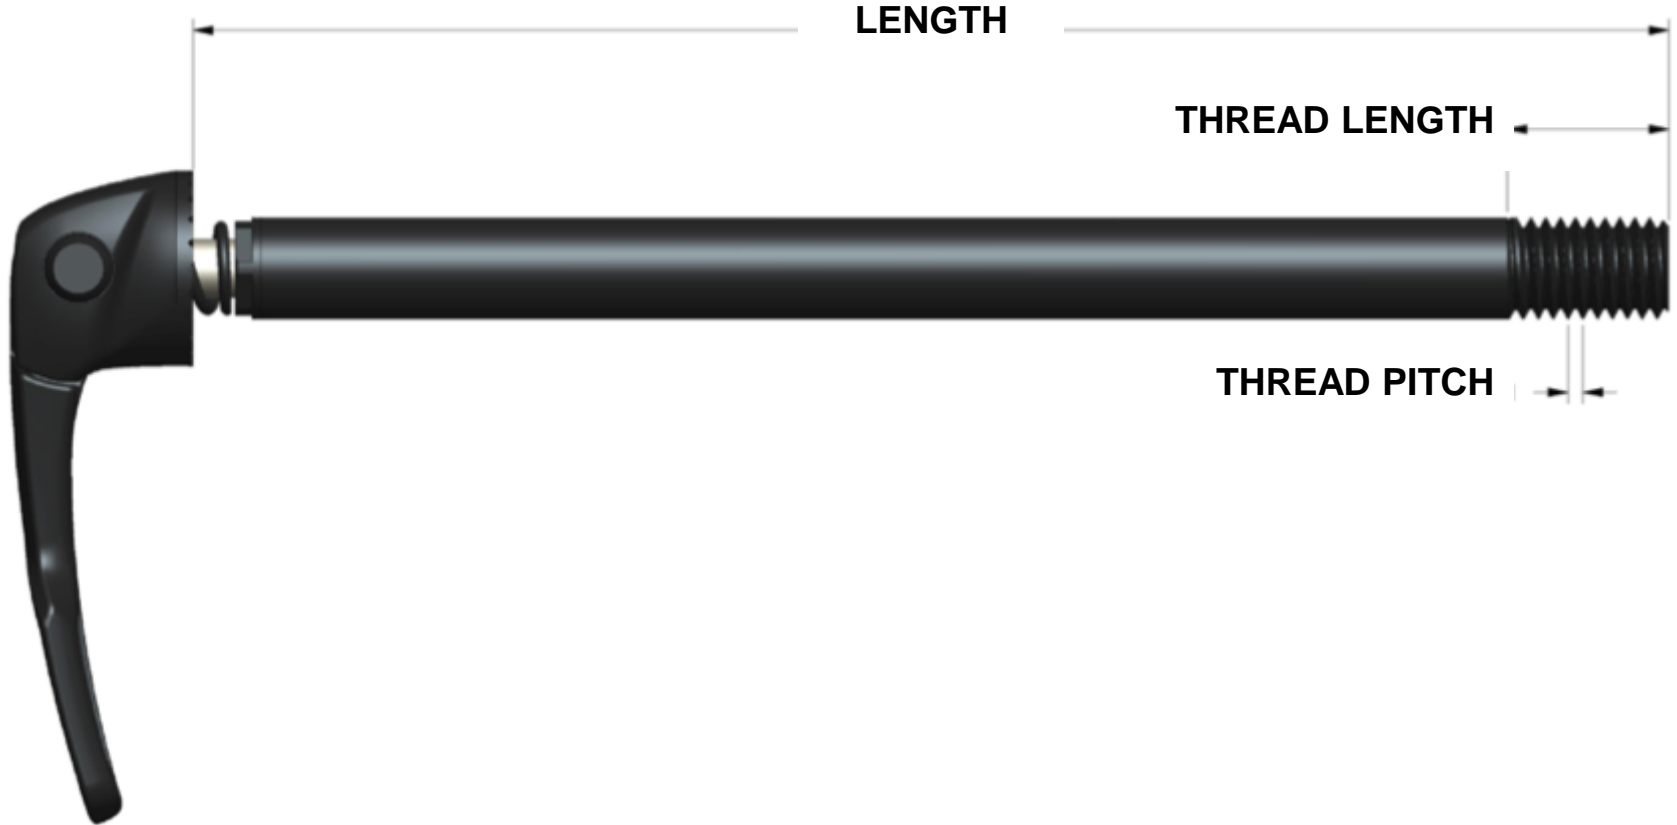

MY16 MAXLES

MAXLE

EXAMPLES

AX MAXLE ULT FRONT L148 TL9 M15X1.50

Maxle Ultimate Front Length 148mm (Std MTB) / Thread Length 9mm / Thread Pitch M15x1.50

AX MAXLE LITE REAR L205 TL20 M12X1.75

Maxle Lite Rear Length 205mm / Thread Length 20mm / Thread Pitch M12x1.75