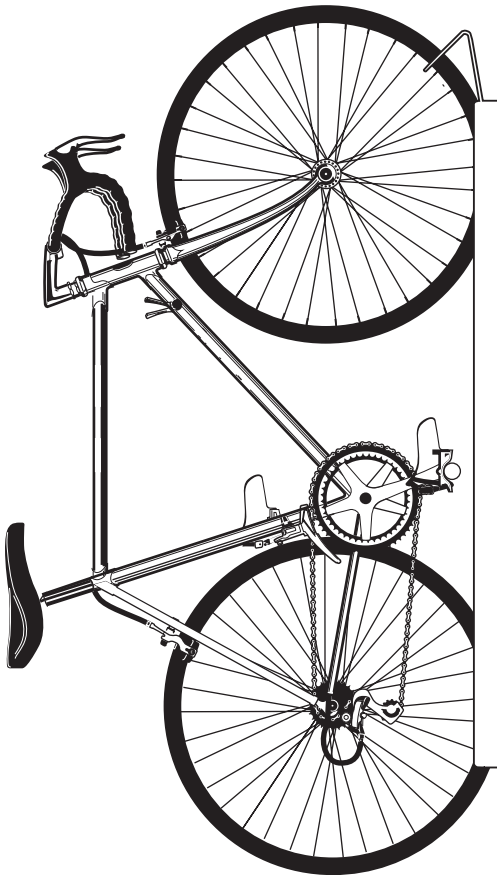

Bike Trac Parking System

Model # 6003 Mounting Instructions

Mounting Bike Trac

Bike Trac can be mounted to any wall, corner, pillar, or post strong enough to hold the bikes. Use mounting holes as shown in illustration.

Note: *To protect wheel, slide rubber sleeve onto wheel hook of Bike Trac.*

Bike Trac Placement

Option 1: Stagger tops of the Bike Tracs (High, Low, High).

Approx. space between each 12-15”.

Option 2: Level tops of Bike Tracs, hanging every other bike by rear tire. Approx. space between each 15-18”.

Option 3: Level tops of Bike Tracs, hanging all bikes by front tire. Approx. space between each 18-21”.

Note: Be sure to leave enough room between each Bike Trac so that the bike’s handlebars do not interfere with each other. Optimum distance between Tracs will depend on make and model of bike.