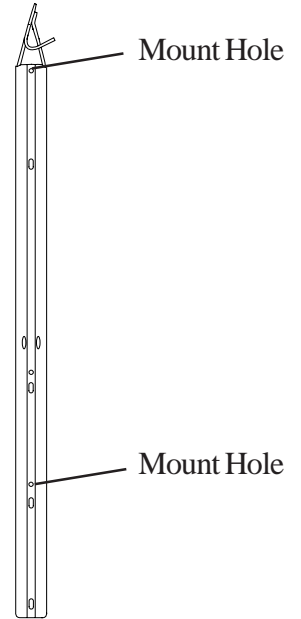

Note: *To protect wheel, slide rubber sleeve onto wheel hook of Bike Trac.*

Bike Trac Placement

Option 1: Stagger tops of the Bike Tracs (High, Low, High).

Approx. space between each 12-15”.

Option 2: Level tops of Bike Tracs, hanging every other bike by rear tire. Approx. space between each 15-18”.

Option 3: Level tops of Bike Tracs, hanging all bikes by front tire. Approx. space between each 18-21”.

Note: Be sure to leave enough room between each Bike Trac so that the bike’s handlebars do not interfere with each other. Optimum distance between Tracs will depend on make and model of bike.