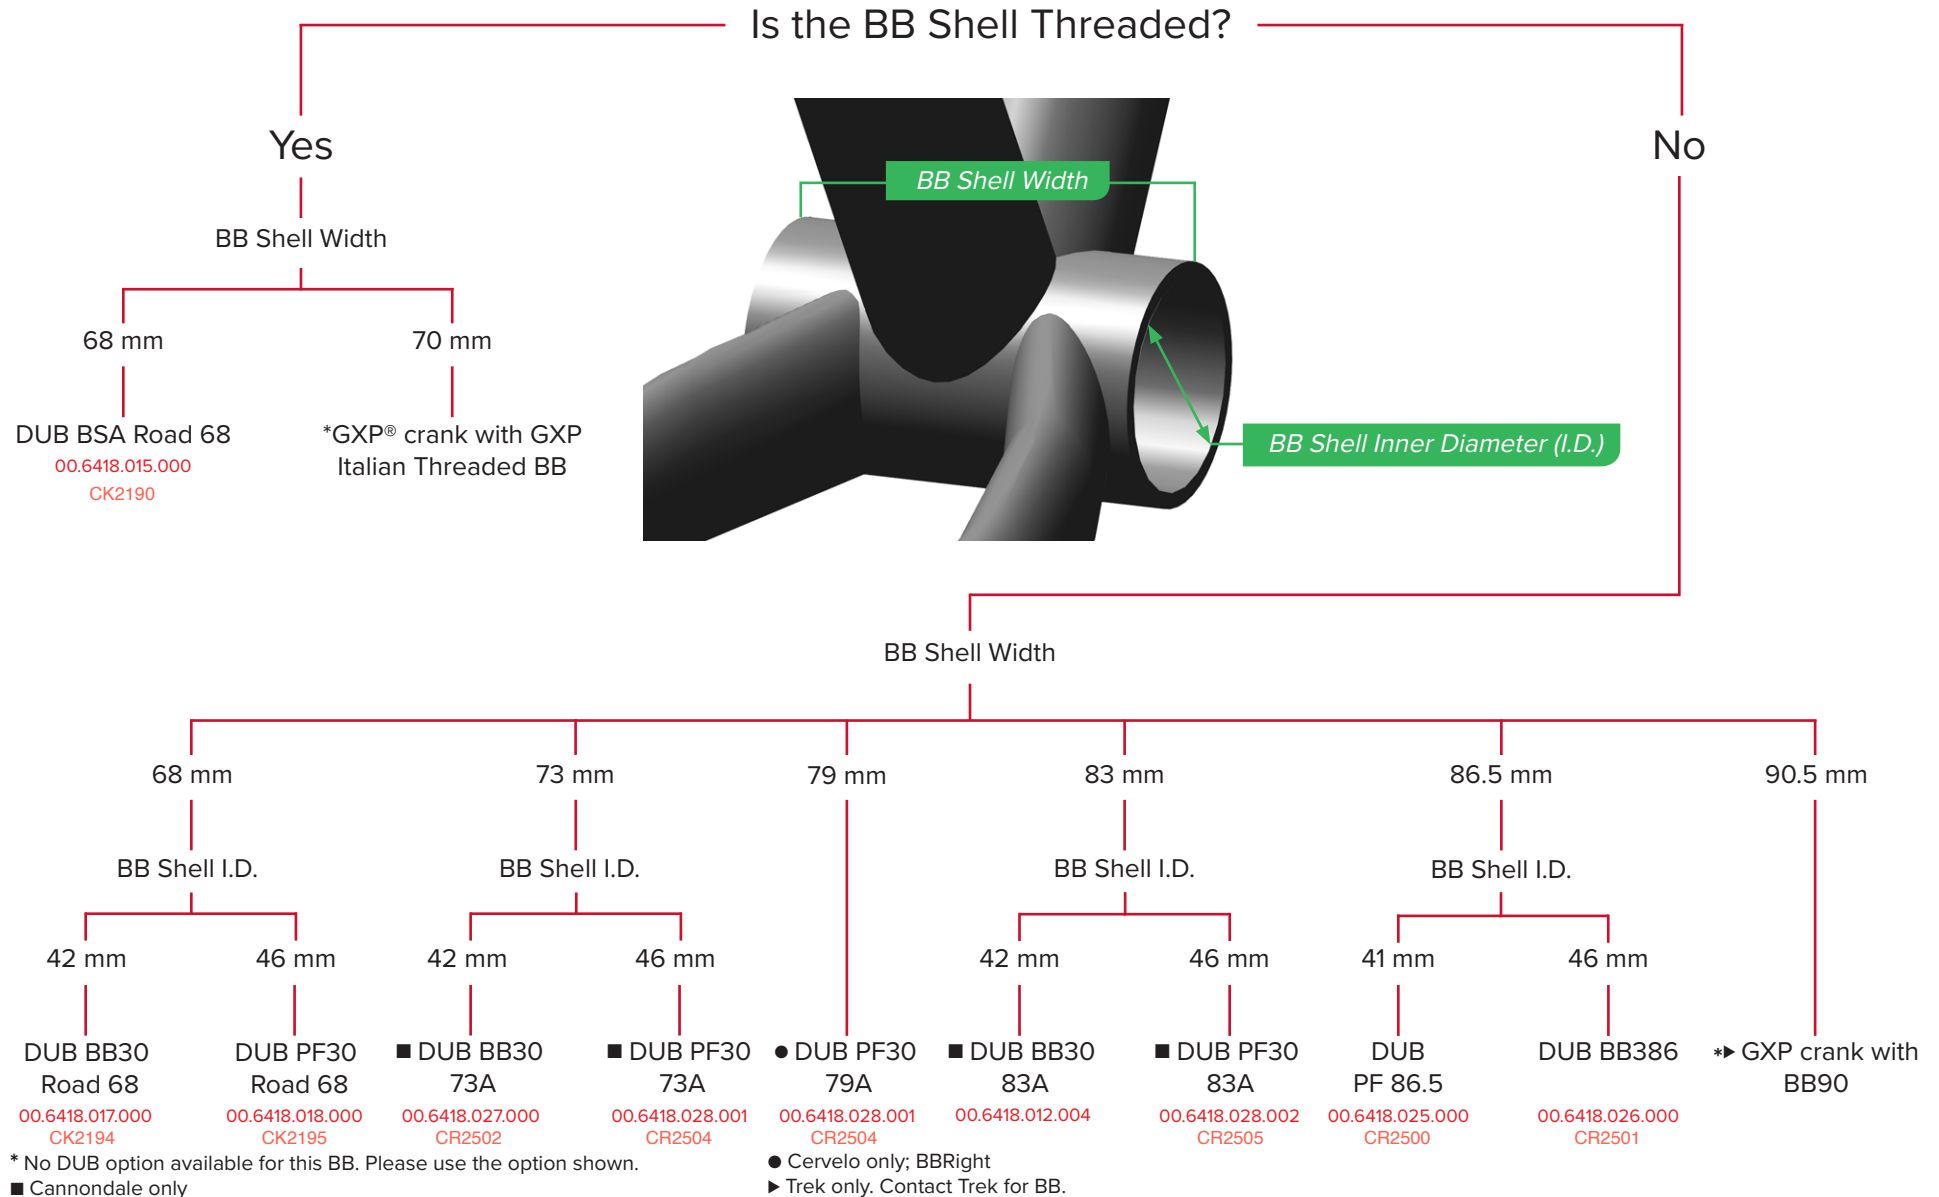

DUB™: Choose a Road Bottom Bracket

Follow the chart to determine which Bottom Bracket works with your frame.

DUB™ Crankset Bottom Bracket Spacers

	Frame Shell Width (mm)	Outer Left Spacer (mm)	Outer Right Spacer (mm)
DUB BB30™	68	-	3
DUB BB30 73-A DUB PressFit 30 73-A	73	-	3
DUB PressFit 30 79-A	79	-	3
DUB PressFit 30 83-A	83	6	9
DUB BB30 83-A	83	-	4.5
DUB BB386™	86.5	-	2
DUB PressFit™	86.5	-	3
DUB BSA	68	-	3