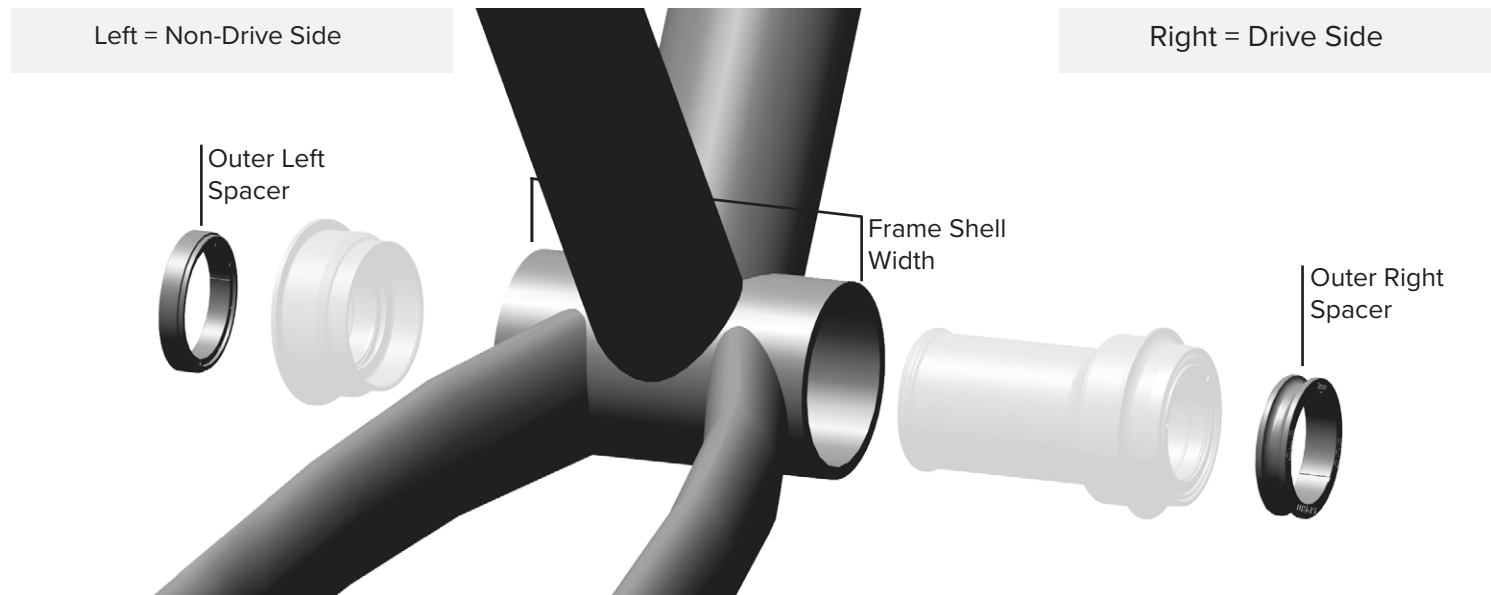

DUB™: Choose a Road Bottom Bracket

Follow the chart to determine which Bottom Bracket works with your frame.

DUB™ Crankset Bottom Bracket Spacers

	Frame Shell Width (mm)	Outer Left Spacer (mm)	Outer Right Spacer (mm)
DUB BB30™	68	-	3
DUB BB30 73-A DUB PressFit 30 73-A	73	-	3
DUB PressFit 30 79-A	79	-	3
DUB PressFit 30 83-A	83	6	9
DUB BB30 83-A	83	-	4.5
DUB BB386™	86.5	-	2
DUB PressFit™	86.5	-	3
DUB BSA	68	-	3