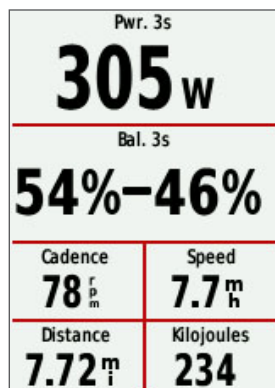

August 7, 2013

New Product Announcement

VECTOR™

Measure where it matters with Vector, the pedal-based power meter from Garmin. Vector is easy to buy, install and update. Vector measures total power, cadence and left/right power balance. It transmits the data for display on compatible Edge® cycling computers, Forerunner® multisport watches and other ANT+™ enabled head units.

NEW AS SEEN ON EDGE 810

NEW - GARMIN CONNECT

PHYSICAL & PERFORMANCE:

Pedal weight:	152 grams
Pedal pod weight:	23 grams
Cleat and hardware:	38 grams
Total weight per pedal:	213 grams
Battery life:	175 hours
ANT+™ compatible:	Measures and reports total power (watts) Left/right power balance (%) Cadence (rpm) Transmits via the ANT+ protocol
Pedal:	Lightweight composite body Stainless steel wearplate CNC machined, hardened stainless steel spindle LSL bushing and sealed cartridge bearings Adjustable tension binding LOOK Kéo-compatible*
Pedal pod:	ANT+ transmitters User-replaceable battery (2032 coin cell) Minimum of 175 hours of active cycling operation
Cleats:	High durability thermoplastic with anti-slip rubber surface pads Rubber button to reduce free float action between shoe and cleat LOOK Kéo-compatible*
Gift box dimensions	13.2"L x 5.8"W x 2.2"H
Gift box weight:	2.3 lbs
Case pack:	16 pieces per carton
Master carton dimensions:	18.03"L x 14.57"W x 13.11"H
Master carton weight:	36 lbs