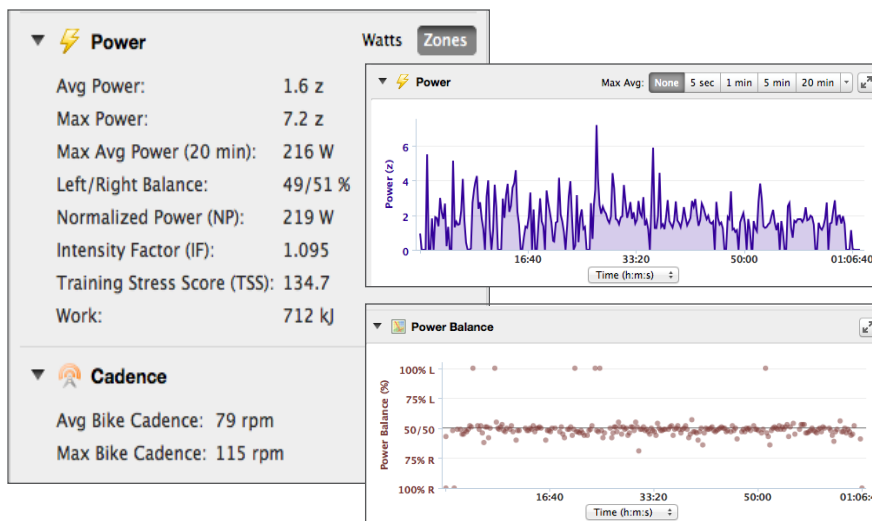

NEW - GARMIN CONNECT