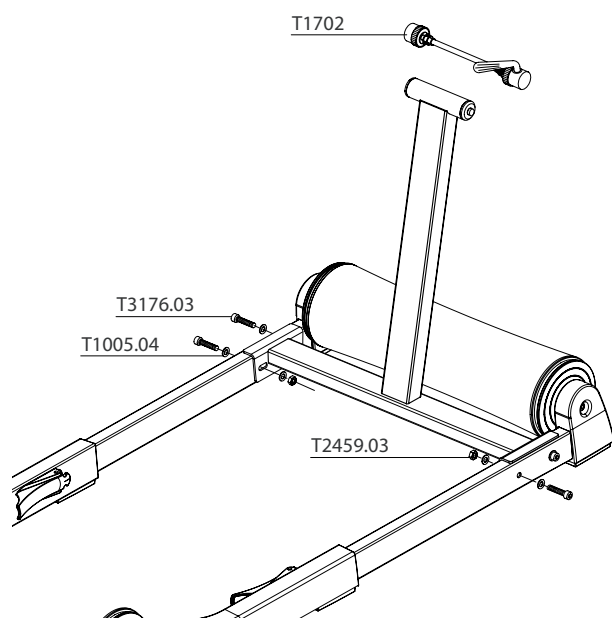

Support Antares T1150

Tacx

T1150.25

T1152

- T1150.25** Manual Support Antares
- T1152** Fitting kit Support Antares
- T3176.03** Bolt, M6 x 35
- T1005.04** Ring M6
- T1702** Quick release, frontwheel
- T2459.03** Lock nut, M6