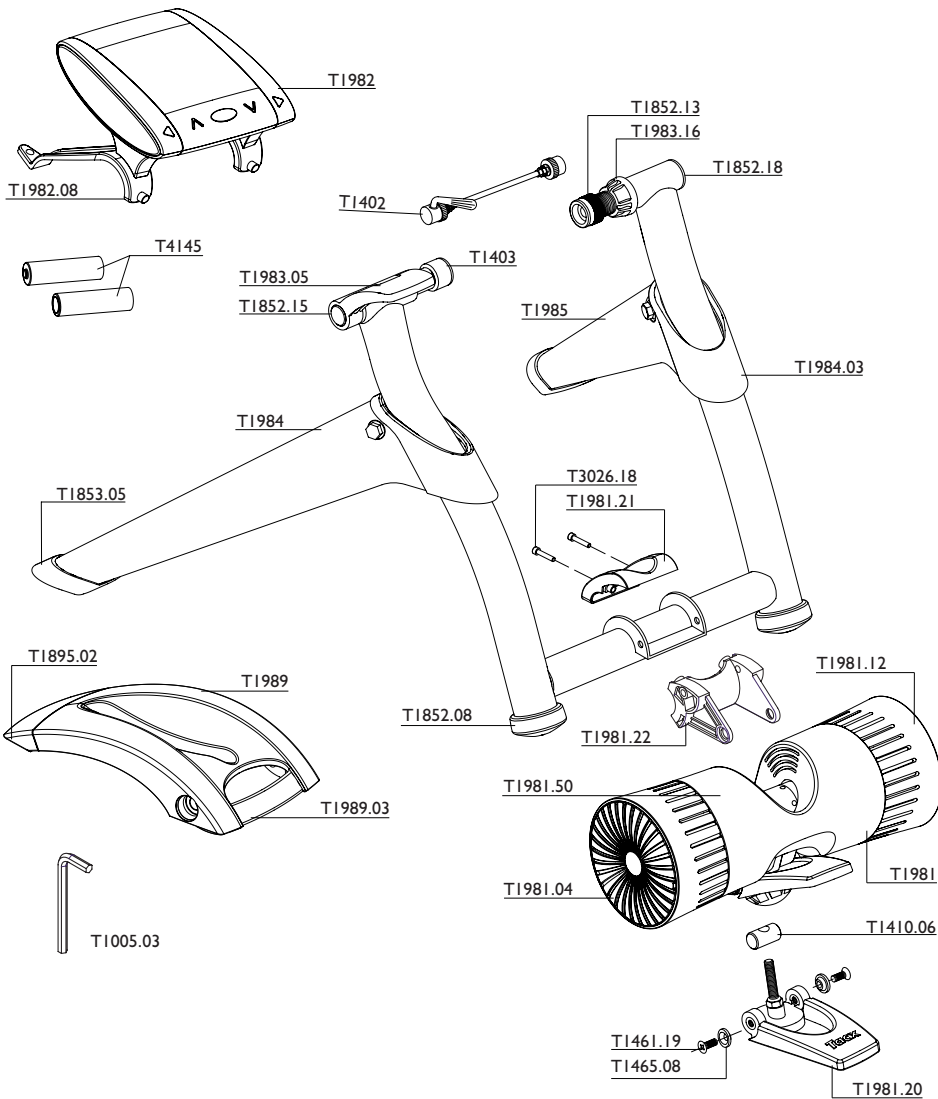

Bushido T1980

Tacx

- T1005.03** Allen Key 5 mm
- T1402** Quick Release, rear wheel
- T1403** Quick release holder
- T1410.06** Spacer, M8
- T1461.19** Screw, M6 x 12
- T1465.08** Washer for hinge
- T1852.08** Rubber foot rear frame
- T1852.13** Bolt, M20 (with quick release)
- T1852.15** Slide part, round 20mm
- T1852.18** Screen capsule, M20
- T1853.05** Rubber frontleg
- T1895.02** Rubber frontfoot
- T1980.50** Bushido manual set
- T1981** Bushido wireless brake
- T1981.04** Endcaps Bushido brake
- T1981.12** Electro unit Bushido brake
- T1981.20** Quick release lever Bushido, blue
- T1981.21** Clamp piece
- T1981.22** Position block
- T1981.50** Bearingblock Bushido complete
- T1982** Bushido computer
- T1982.08** Handlebar cl. Bushido computer
- T1983.05** Lever Bushido, blue
- T1983.16** Star knob, M20 x 2, blue
- T1984** Frontfoot complete, left
- T1984.03** Manchet frontleg Bushido
- T1985** Frontleg complete, right
- T1987** Fitting kit Bushido
- T1989** Skyliner Bushido
- T1989.03** Handlebar Skyliner Bushido
- T3026.18** Bolt, M6 x 30
- T4145** Set of AA Batteries (4)