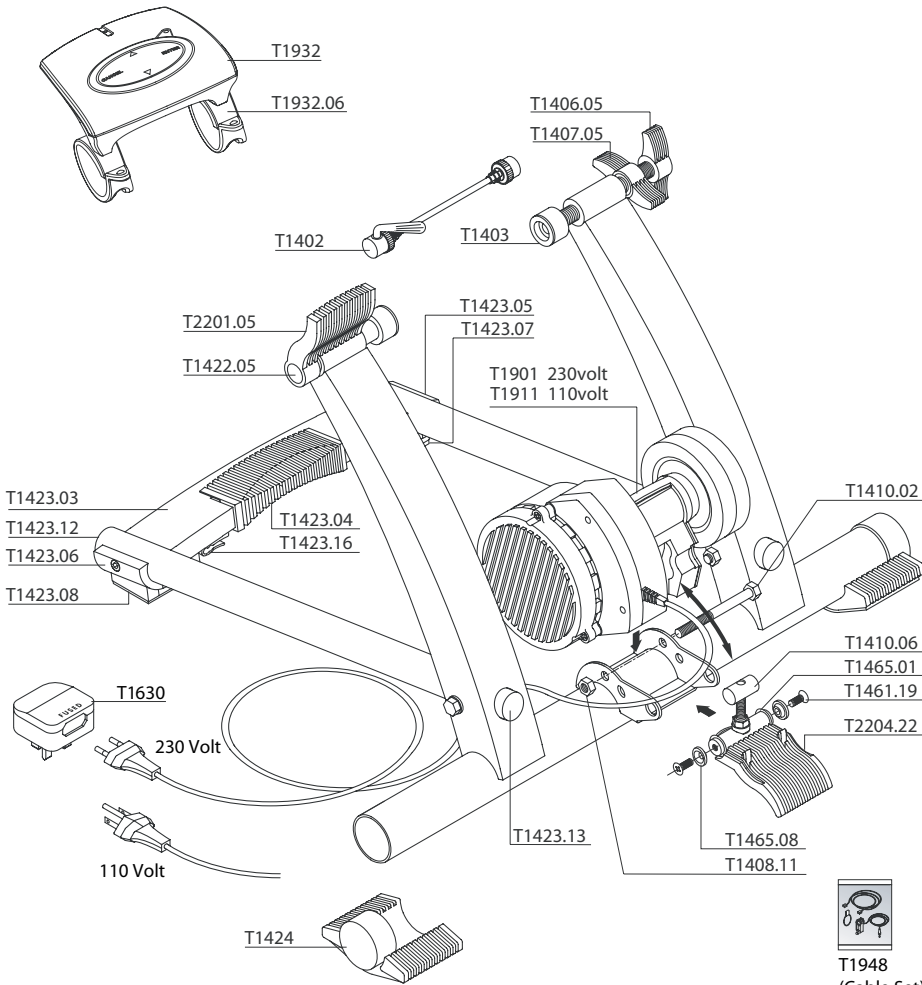

# Flow Multiplayer

230V T2220, 110V T2230

T1466 Unit Mounting Adapter Set for bikes with wheel diameters of 610 - 640 & 690 - 720 mm

- T1402 Quick Release, rear wheel
- T1403 Quick release holder
- T1406.05 Bolt M16 with nut
- T1407.05 Wing nut, M16
- T1408.11 Lock nut, M8
- T1410.02 Bolt, M8 x 85
- T1410.06 Spacer, M8
- T1422.05 Movable piece
- T1423.03 Front leg
- T1423.04 Slide
- T1423.05 Sidefoot, right
- T1423.06 Sidefoot, left
- T1423.07 Rubber sole, right
- T1423.08 Rubber sole, left
- T1423.12 End cap, round 30 mm
- T1423.13 End cap, round 25 mm
- T1423.16 Cable clip
- T1424 Foot CycleForce
- T1461.19 Screw, M6 x 12
- T1465.01 Rubber ring
- T1465.08 Washer for hinge
- T1466 Unit mounting adapter set
- T1603 Magnet complete
- T1605 Cable
- T1630 Adaptor for UK power point
- T1901 Electrobrake 230V
- T1902.10 USB cable
- T1911 Electrobrake 110V
- T1932 VR interface
- T1932.06 Handlebarclamp VR interface
- T1947 Sensor cadence
- T1948 Cables
- T1990.03 Tacx Trainer software 3.0
- T2201.05 Lever Flow, blue
- T2204 Fitting kit Flow
- T2204.22 Quick release complete, blue
- T2220.50 Flow Multiplayer manual set

T2220 59 x 55 x 22 17,1 kg