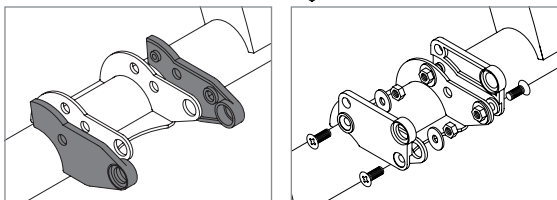

# Flow Multiplayer

230V T2220, 110V T2230

T1466 Unit Mounting Adapter Set for bikes with wheel diameters of 610 - 640 & 690 - 720 mm

- T1402 Quick Release, rear wheel
- T1403 Quick release holder
- T1406.05 Bolt M16 with nut
- T1407.05 Wing nut, M16
- T1408.11 Lock nut, M8
- T1410.02 Bolt, M8 x 85
- T1410.06 Spacer, M8
- T1422.05 Movable piece
- T1423.03 Front leg
- T1423.04 Slide
- T1423.05 Sidefoot, right
- T1423.06 Sidefoot, left
- T1423.07 Rubber sole, right
- T1423.08 Rubber sole, left
- T1423.12 End cap, round 30 mm
- T1423.13 End cap, round 25 mm
- T1423.16 Cable clip
- T1424 Foot CycleForce
- T1461.19 Screw, M6 x 12
- T1465.01 Rubber ring
- T1465.08 Washer for hinge
- T1466 Unit mounting adapter set
- T1603 Magnet complete
- T1605 Cable
- T1630 Adaptor for UK power point
- T1901 Electrobrake 230V
- T1902.10 USB cable
- T1911 Electrobrake 110V
- T1932 VR interface
- T1932.06 Handlebarclamp VR interface
- T1947 Sensor cadence
- T1948 Cables
- T1990.03 Tacx Trainer software 3.0
- T2201.05 Lever Flow, blue
- T2204 Fitting kit Flow
- T2204.22 Quick release complete, blue
- T2220.50 Flow Multiplayer manual set

T2220 59 x 55 x 22 17,1 kg