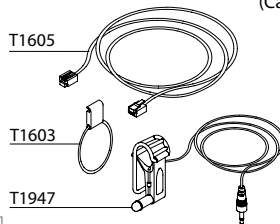

# Flow Multiplayer

230V T2220, 110V T2230

T1466 Unit Mounting Adapter Set for bikes with wheel diameters of 610 - 640 & 690 - 720 mm

- T1402 Quick Release, rear wheel
- T1403 Quick release holder
- T1406.05 Bolt M16 with nut
- T1407.05 Wing nut, M16
- T1408.11 Lock nut, M8
- T1410.02 Bolt, M8 x 85
- T1410.06 Spacer, M8
- T1422.05 Movable piece
- T1423.03 Front leg
- T1423.04 Slide
- T1423.05 Sidefoot, right
- T1423.06 Sidefoot, left
- T1423.07 Rubber sole, right
- T1423.08 Rubber sole, left
- T1423.12 End cap, round 30 mm
- T1423.13 End cap, round 25 mm
- T1423.16 Cable clip
- T1424 Foot CycleForce
- T1461.19 Screw, M6 x 12
- T1465.01 Rubber ring
- T1465.08 Washer for hinge
- T1466 Unit mounting adapter set
- T1603 Magnet complete
- T1605 Cable
- T1630 Adaptor for UK power point
- T1901 Electrobrake 230V
- T1902.10 USB cable
- T1911 Electrobrake 110V
- T1932 VR interface
- T1932.06 Handlebarclamp VR interface
- T1947 Sensor cadence
- T1948 Cables
- T1990.03 Tacx Trainer software 3.0
- T2201.05 Lever Flow, blue
- T2204 Fitting kit Flow
- T2204.22 Quick release complete, blue
- T2220.50 Flow Multiplayer manual set

T2220 59 x 55 x 22 17,1 kg