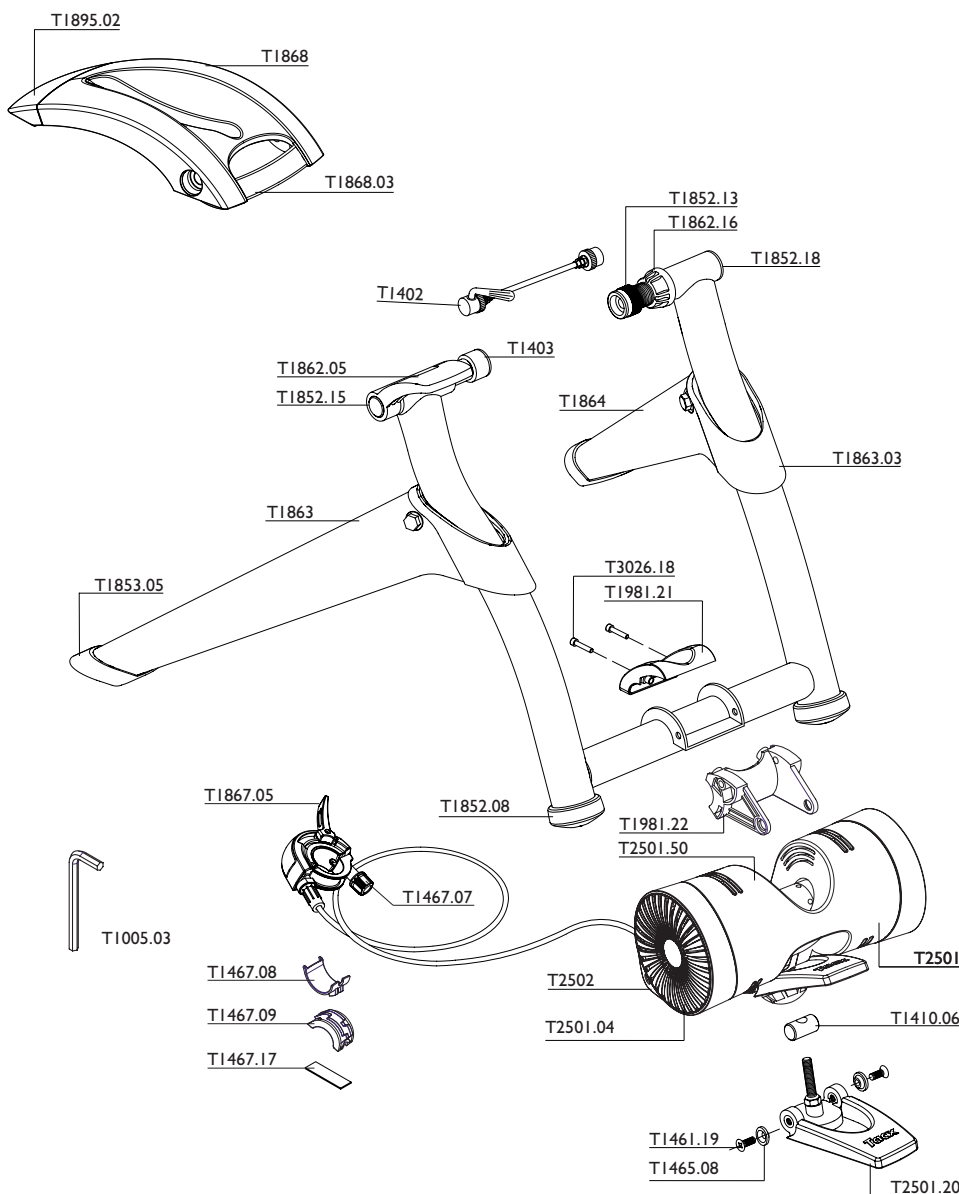

Booster T2500

Tacx

- T1005.03** Allen Key 5 mm
- T1402** Quick release, rearwh.
- T1403** Quick release holder
- T1410.06** Spacer M8
- T1461.19** Screw M6x16
- T1465.08** Washer for hinge
- T1467.07** Starknob
- T1467.08** Rubber insert 31,8
- T1467.09** Rubber insert 25,8
- T1467.17** Rubber strap
- T1852.08** Rubber foot rear frame
- T1852.13** Bolt M20 (with quick release)
- T1852.15** Slide part Ø 20mm
- T1852.18** Screen capsule M20
- T1853.05** Rubber frontleg
- T1862.05** Lever (bleu)
- T1862.16** Starknob M20 x 2 bleu
- T1863** Frontleg left (complete)
- T1863.03** Manchet frontleg
- T1864** Frontleg right (complete)
- T1867.05** Adjustment lever (bleu)
- T1868** Skyliner Satori/Booster
- T1868.03** Handlebar bleu
- T1895.02** Rubber front foot
- T1981.21** Clamp piece
- T1981.22** Position block
- T2500.50** Booster manual set
- T2501** Resistance unit Booster
- T2501.20** Handle complete (bleu)
- T2501.50** Bearingblock Booster complete
- T2502** Switch part Booster brake
- T2502.04** Endcap Booster brake
- T2505** Fitting kit Booster
- T3026.18** Bolt, M6 x 30