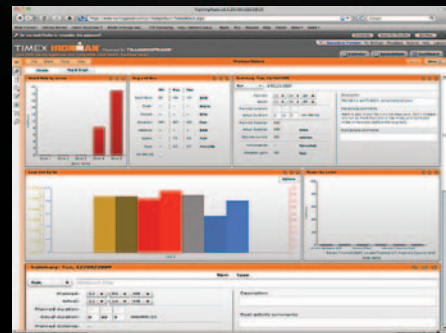

TRAININGPEAKS™ Software