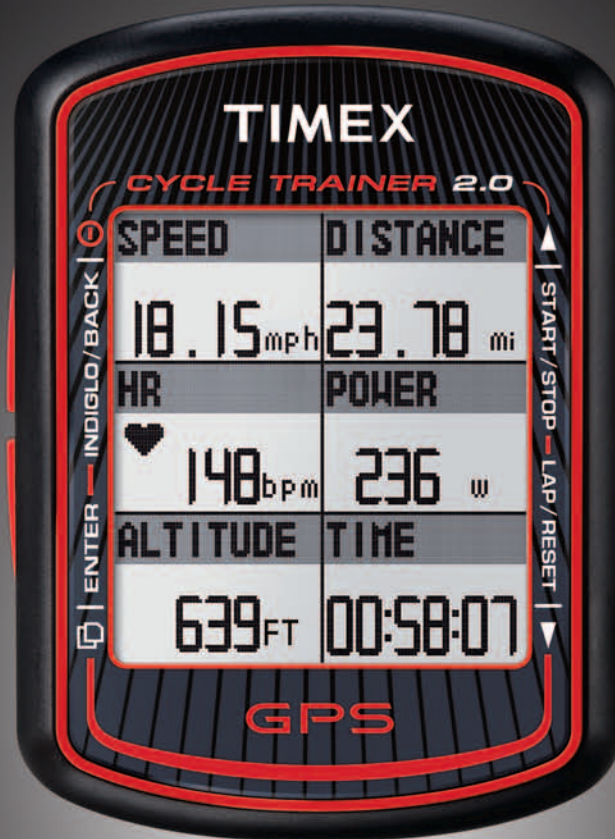

Introducing
Cycle Trainer™ 2.0

Bike Computer from Timex

T5K615
Reference Price: \$250.00

TIMEX®

Powered By  

The lightweight Cycle Trainer™ 2.0 bike computer adds a dashboard to your handlebars. Five screens of real-time cycling data provided by GPS, ANT+™ power sensors and the included heart rate sensor, let you track your performance and finely tune your rides.

KEY FEATURES:

- >> Real-Time Speed, Distance, Grade and Heart Rate
- >> Quick and Reliable Signal with SiRFstarIII™ GPS Technology
- >> Location, Elevation and Temperature Data
- >> Compatible with ANT+™ Speed and Cadence Sensors and Power Meters
- >> Five Customizable Screens
- >> Hands-Free Operation with Auto Start, Auto Split, Auto Stop and Auto Resume
- >> Review Maps and Performance with Online Software Powered by TrainingPeaks™
- >> Easily Customize Settings on your computer
- >> 18-Hour Rechargeable Li-Ion Battery
- >> INDIGLO® Night-Light

Includes Digital Flex Tech™ Heart Rate Sensor and Dual-Position Mount with Quick Release.

Optional Speed & Distance Sensor T5K445
Reference Price: \$59.95

TRAININGPEAKS™ Software

Timex® Cycle Trainer™ 2.0 (actual size)