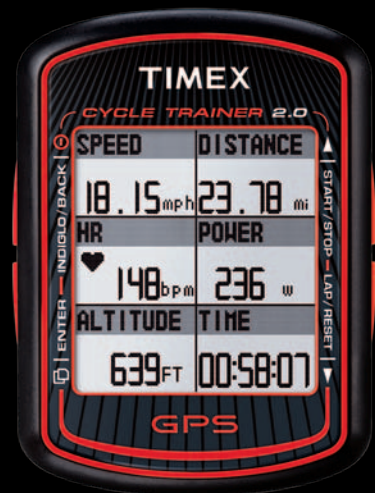

Introducing
Cycle Trainer™ 2.0

Bike Computer from Timex

T5K615
Reference Price: \$250.00

TIMEX®

Powered By  

The lightweight Cycle Trainer™ 2.0 bike computer adds a dashboard to your handlebars. Five screens of real-time cycling data provided by GPS, ANT+™ power sensors and the included heart rate sensor, let you track your performance and finely tune your rides.

KEY FEATURES:

- >> Real-Time Speed, Distance, Grade and Heart Rate
- >> Quick and Reliable Signal with SiRFstarIII™ GPS Technology
- >> Location, Elevation and Temperature Data
- >> Compatible with ANT+™ Speed and Cadence Sensors and Power Meters
- >> Five Customizable Screens
- >> Hands-Free Operation with Auto Start, Auto Split, Auto Stop and Auto Resume
- >> Review Maps and Performance with Online Software Powered by TrainingPeaks™
- >> Easily Customize Settings on your computer
- >> 18-Hour Rechargeable Li-Ion Battery
- >> INDIGLO® Night-Light

Includes Digital Flex Tech™ Heart Rate Sensor and Dual-Position Mount with Quick Release.

Optional Speed & Distance Sensor T5K445
Reference Price: \$59.95

TRAININGPEAKS™ Software

Timex® Cycle Trainer™ 2.0 (actual size)