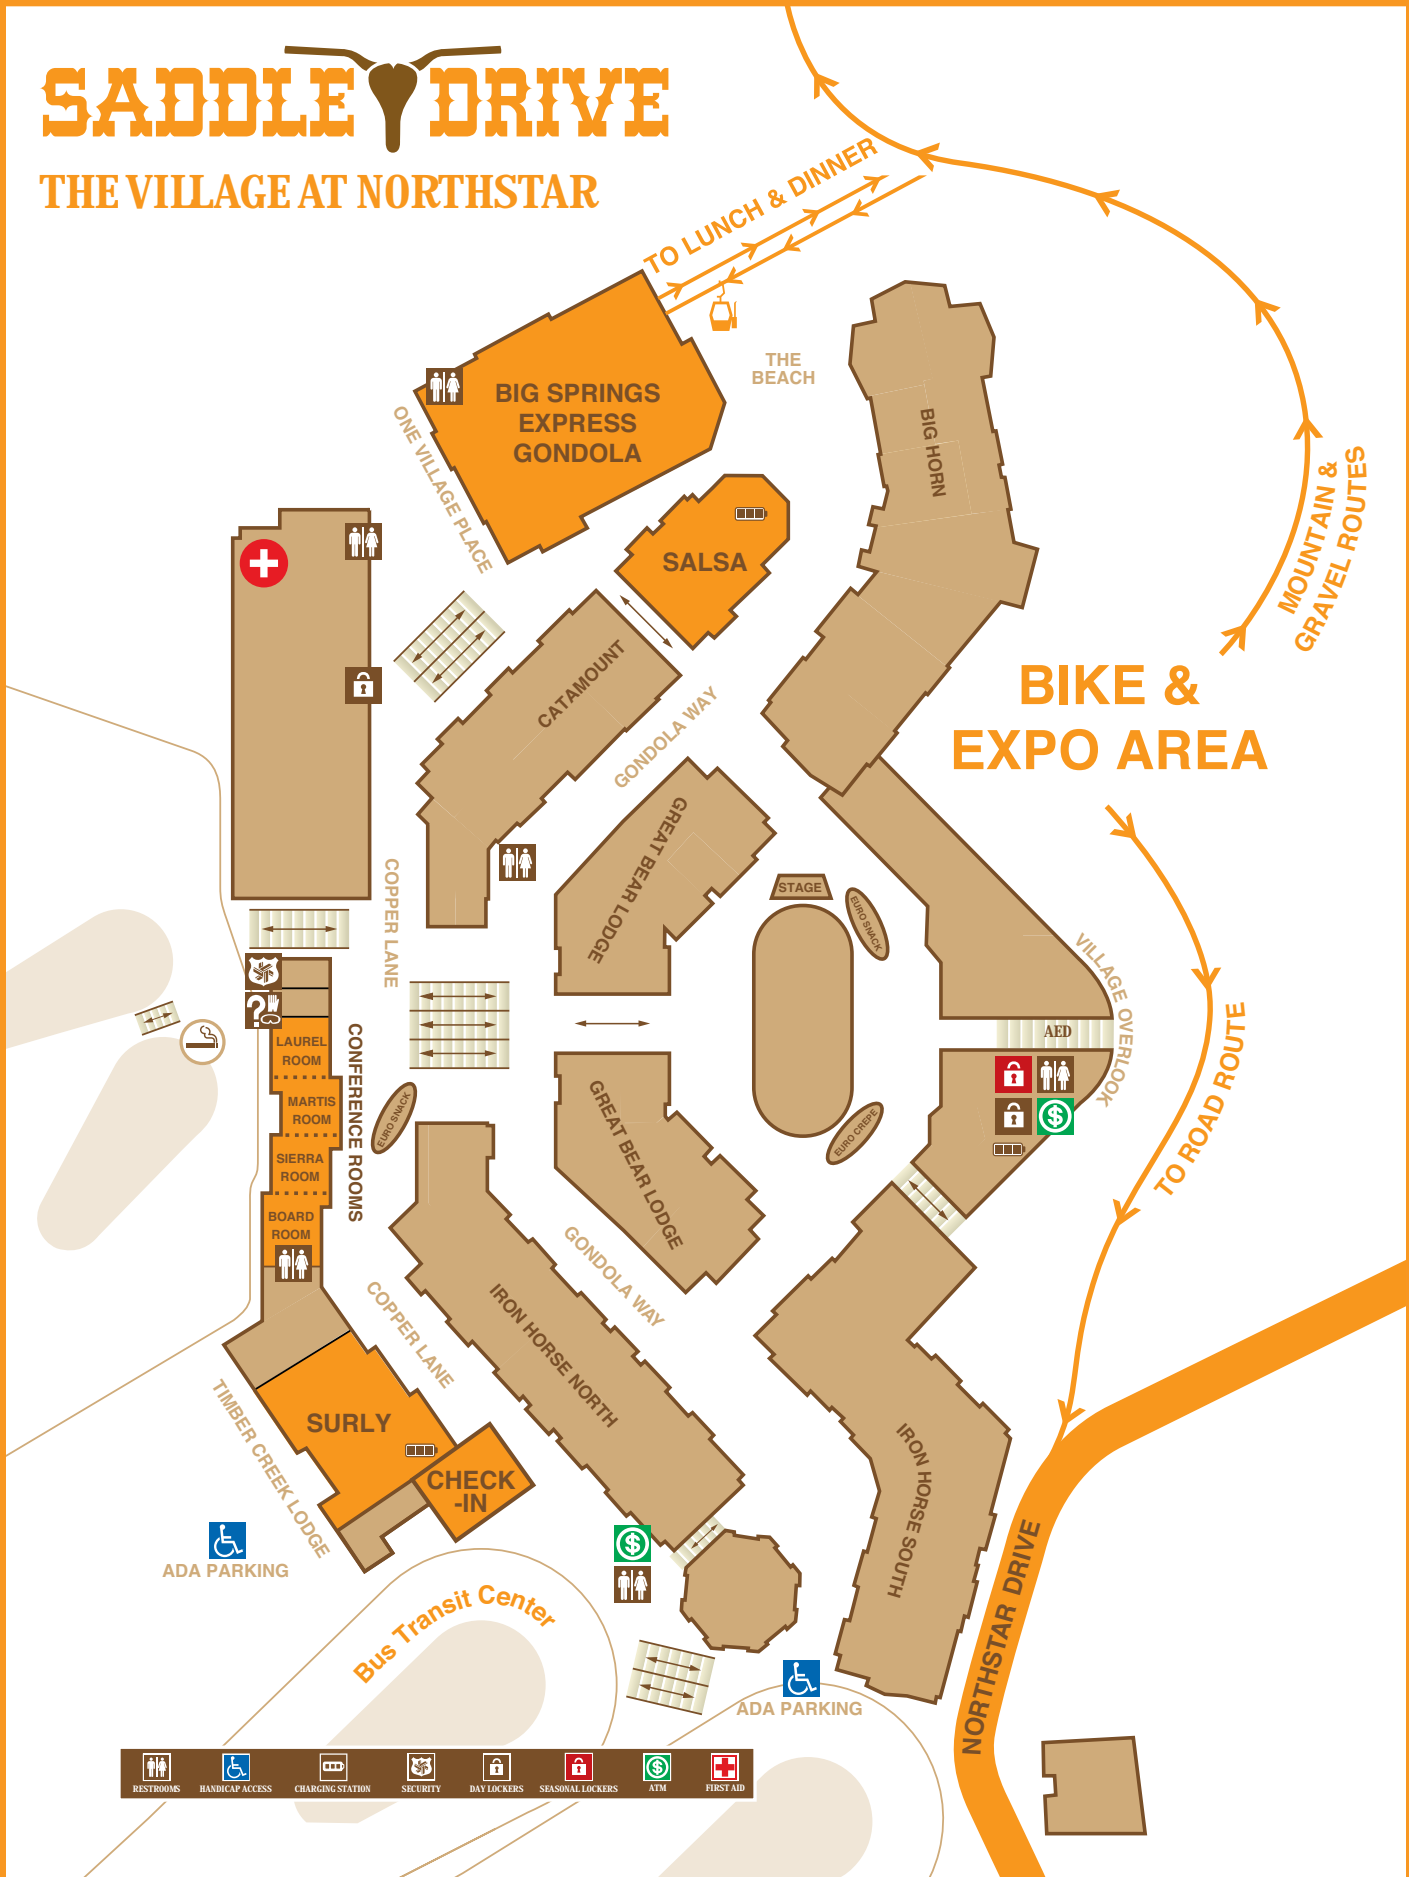

SADDLE DRIVE

THE VILLAGE AT NORTHSTAR

- RESTROOMS
- HANDICAP ACCESS
- CHARGING STATION
- SECURITY
- DAY LOCKERS
- SEASONAL LOCKERS
- ATM
- FIRST AID